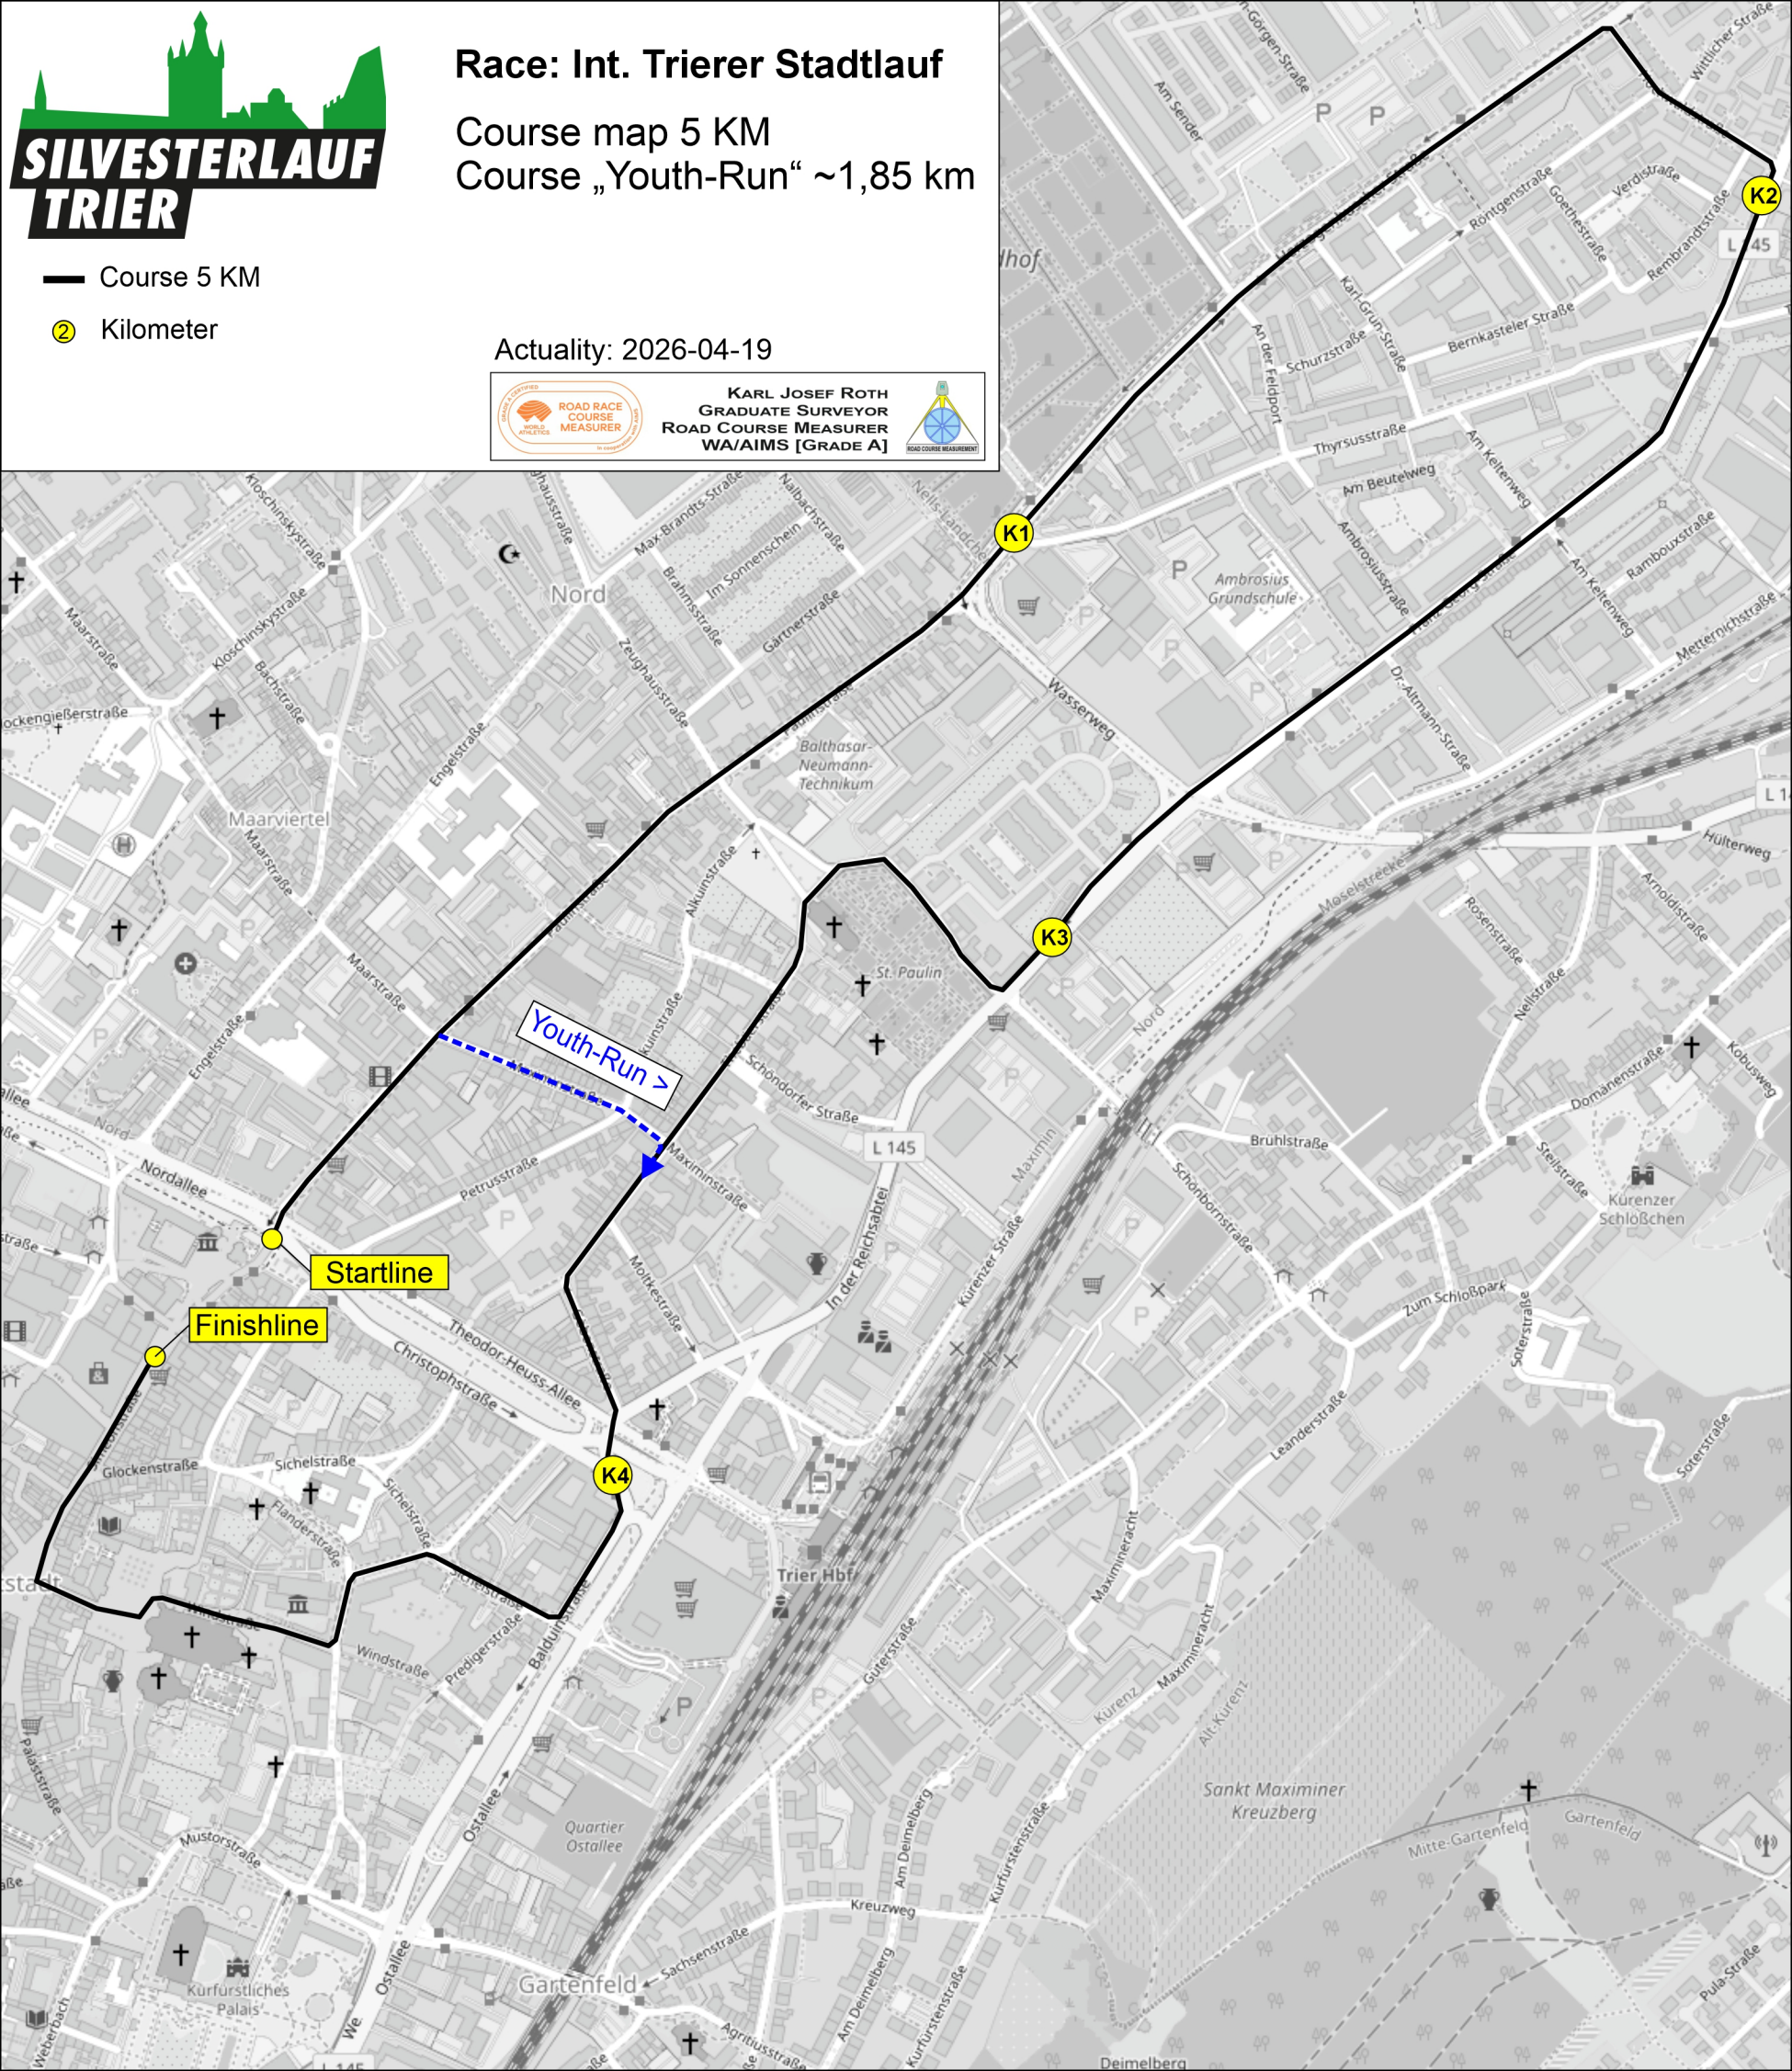

Race: Int. Trierer Stadtlauf

Course map 5 KM

Course „Youth-Run“ ~1,85 km

— Course 5 KM

② Kilometer

Actuality: 2026-04-19

KARL JOSEF ROTH
GRADUATE SURVEYOR
ROAD COURSE MEASURER
WA/AIMS [GRADE A]

Startline

Finishline

Youth-Run >

K4

K1

K3

K2

L 145

L 145